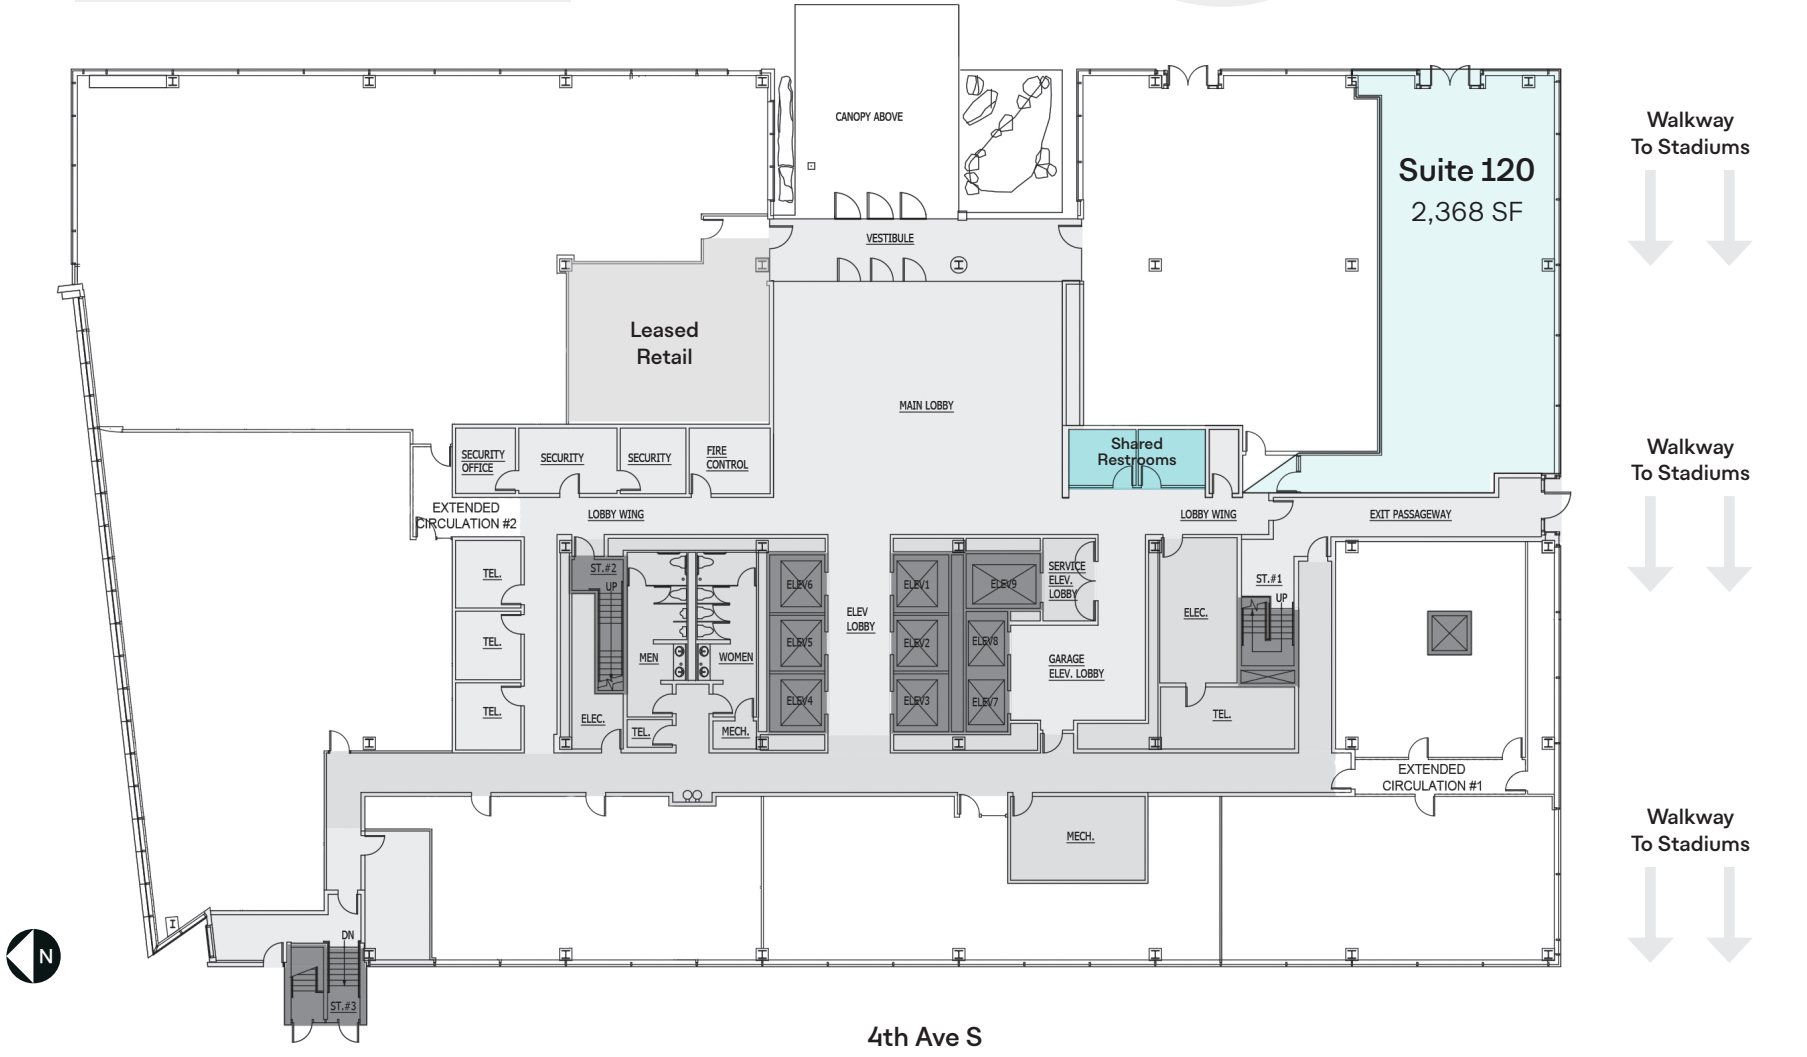

Fountain &
Public Seating

505 Union Station Suite 120 2,368 SF

Robert S. Arron
RobA@Vulcan.com
206.342.2025

Geralyn D. Vannoy
GeralynV@Vulcan.com
206.342.2025