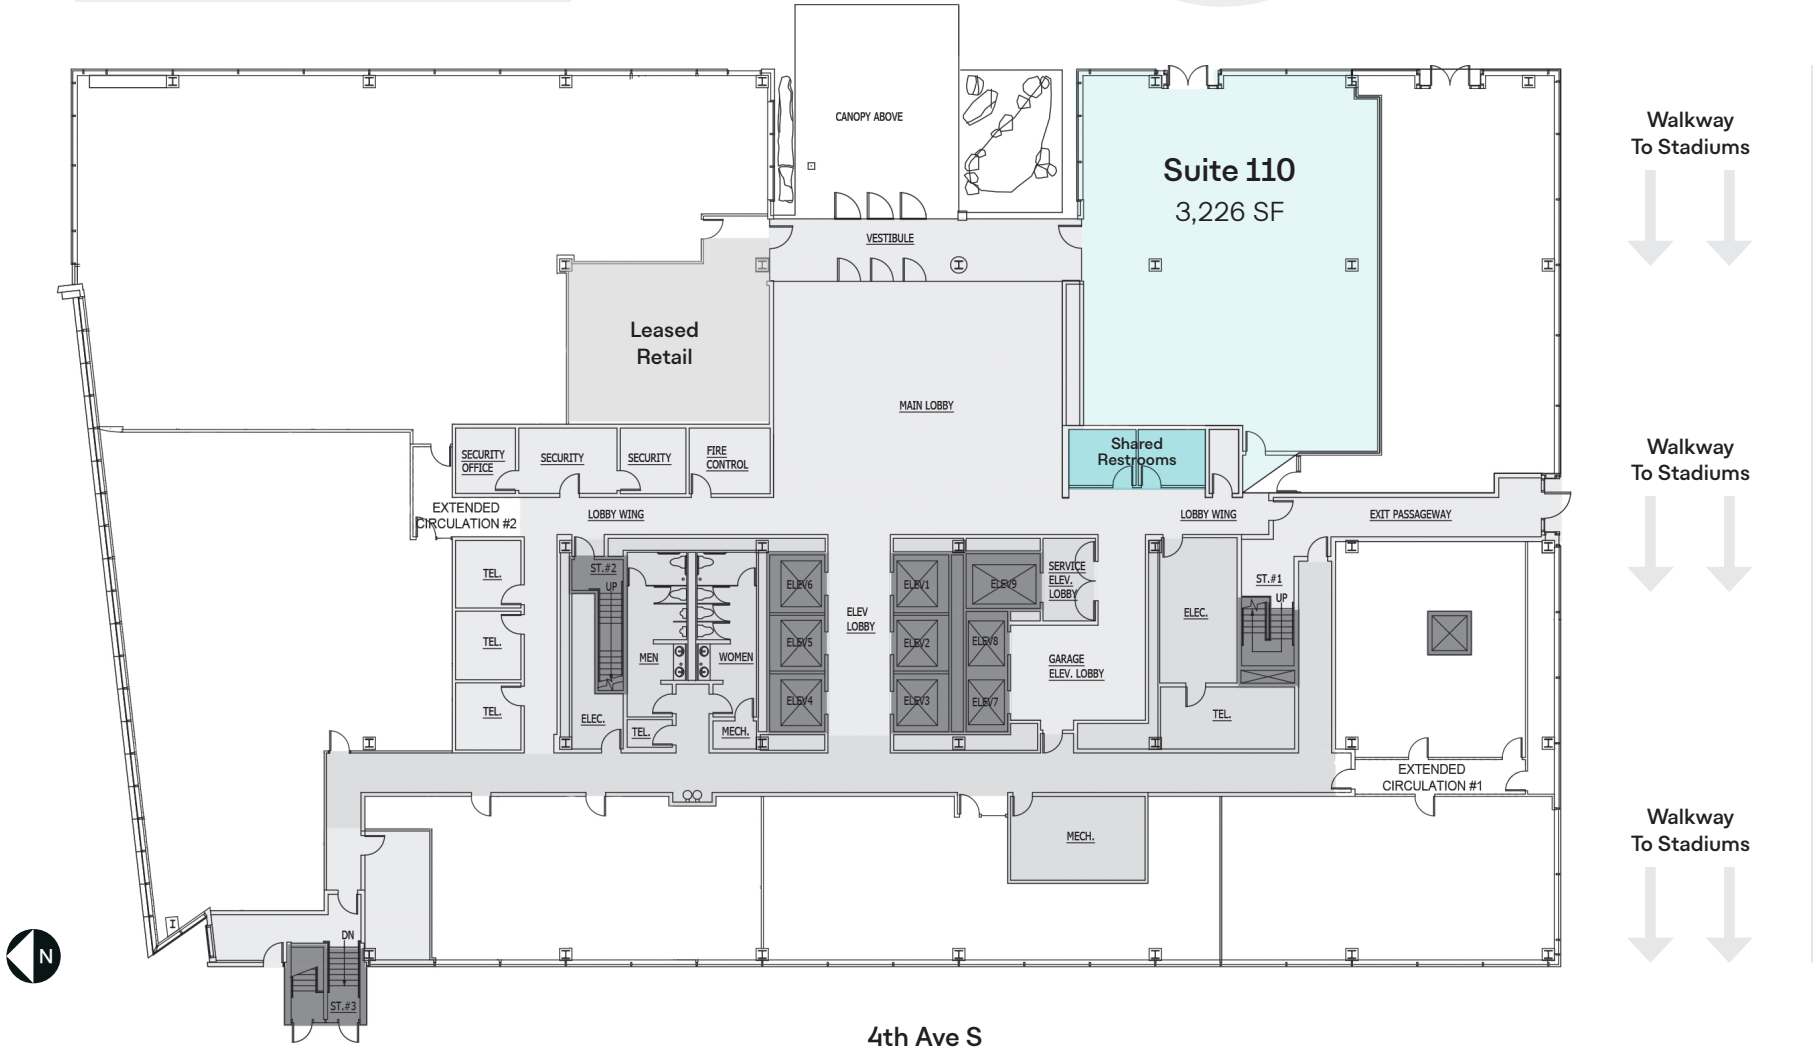

International District
Link Light Rail Station

5th Ave S

Fountain &
Public Seating

505 Union Station Suite 110 3,226 SF

Robert S. Arron
RobA@Vulcan.com
206.342.2025

Geralyn D. Vannoy
GeralynV@Vulcan.com
206.342.2025