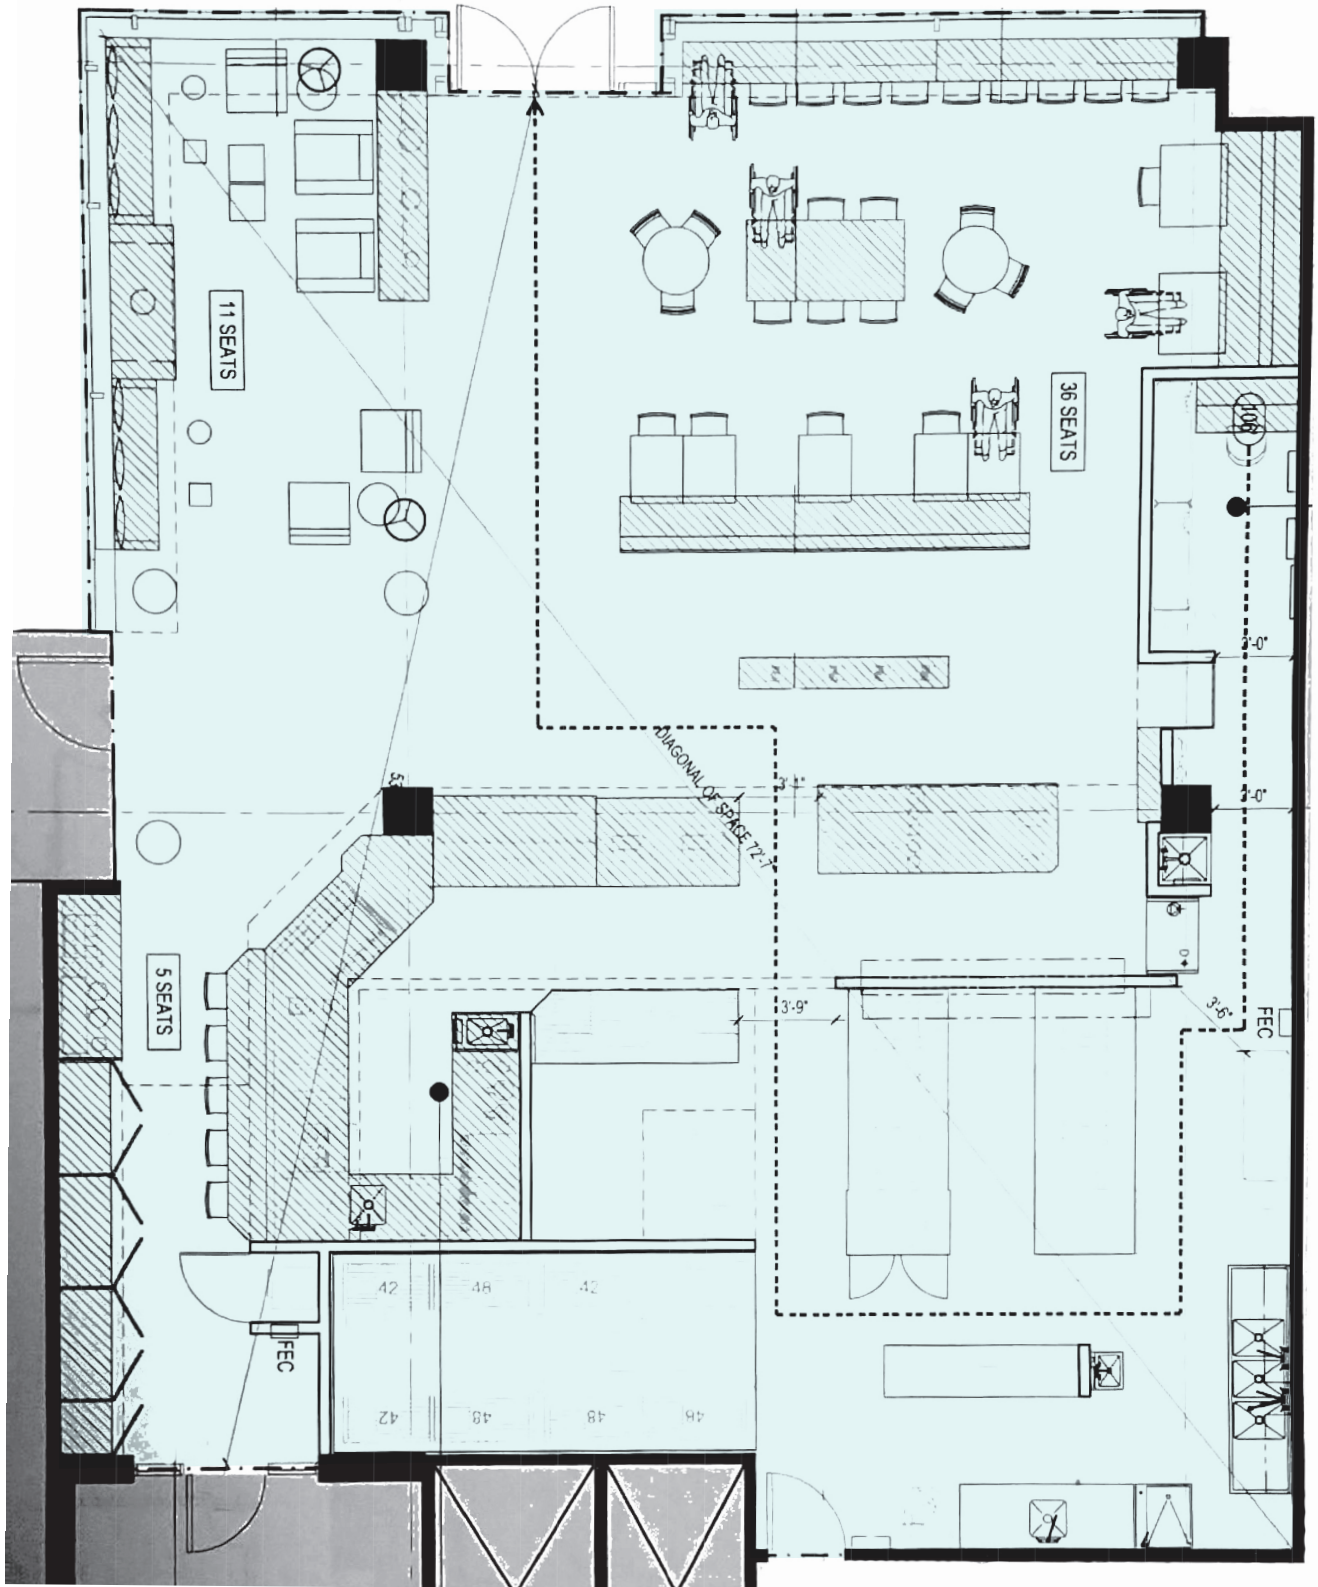

International District
Link Light Rail Station

5th Ave S

Fountain &
Public Seating

505 Union Station Suite 110 3,226 SF

Robert S. Arron
RobA@Vulcan.com
206.342.2025

Geralyn D. Vannoy
GeralynV@Vulcan.com
206.342.2025