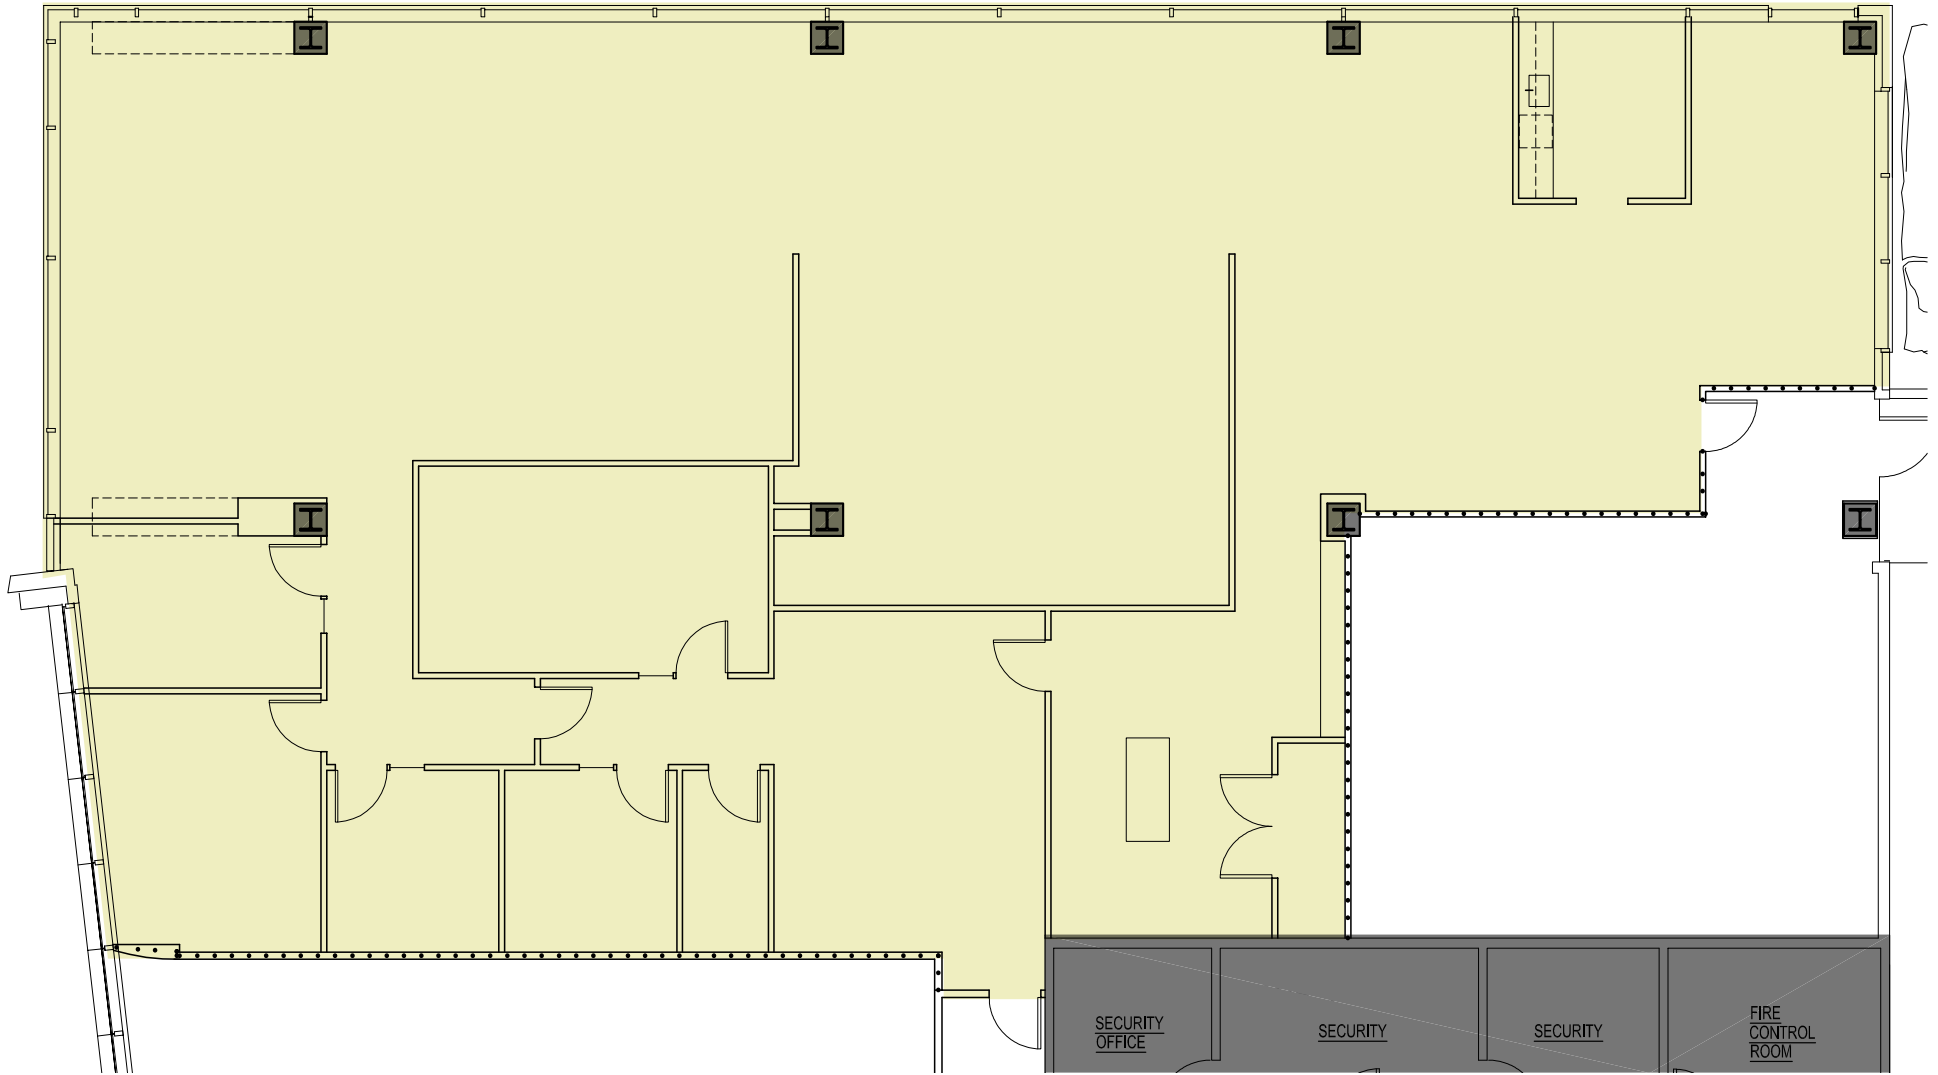

505 Union Station Suite 180

6,148 SF

Robert S. Arron   GERALYN D. VANNOY
ROBA@VULCAN.COM   GERALYNV@VULCAN.COM
206.342.2000   206.342.2000