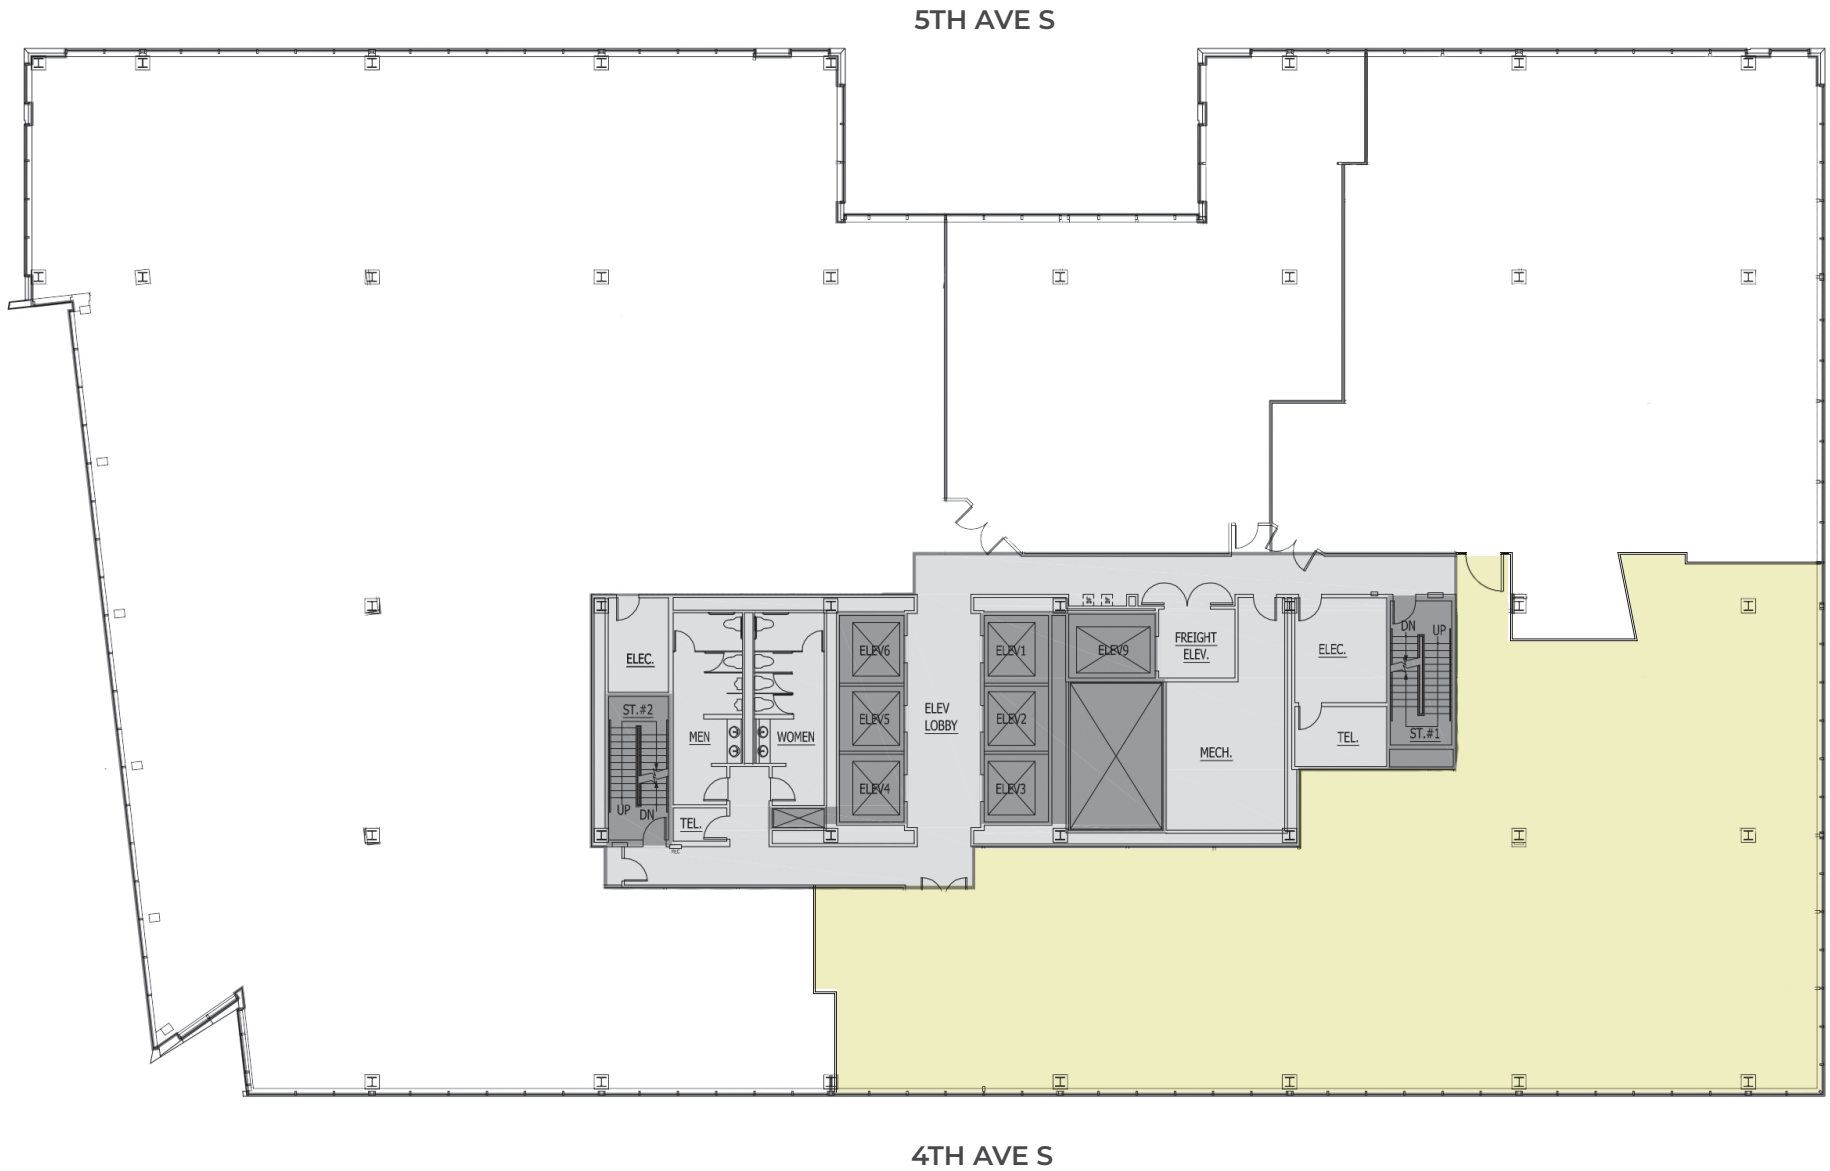

505 Union Station Suite 300

6,843 SF

Robert S. Arron   GERALYN D. VANNOY

ROBA@VULCAN.COM
206.342.2000

GERALYNV@VULCAN.COM
206.342.2000