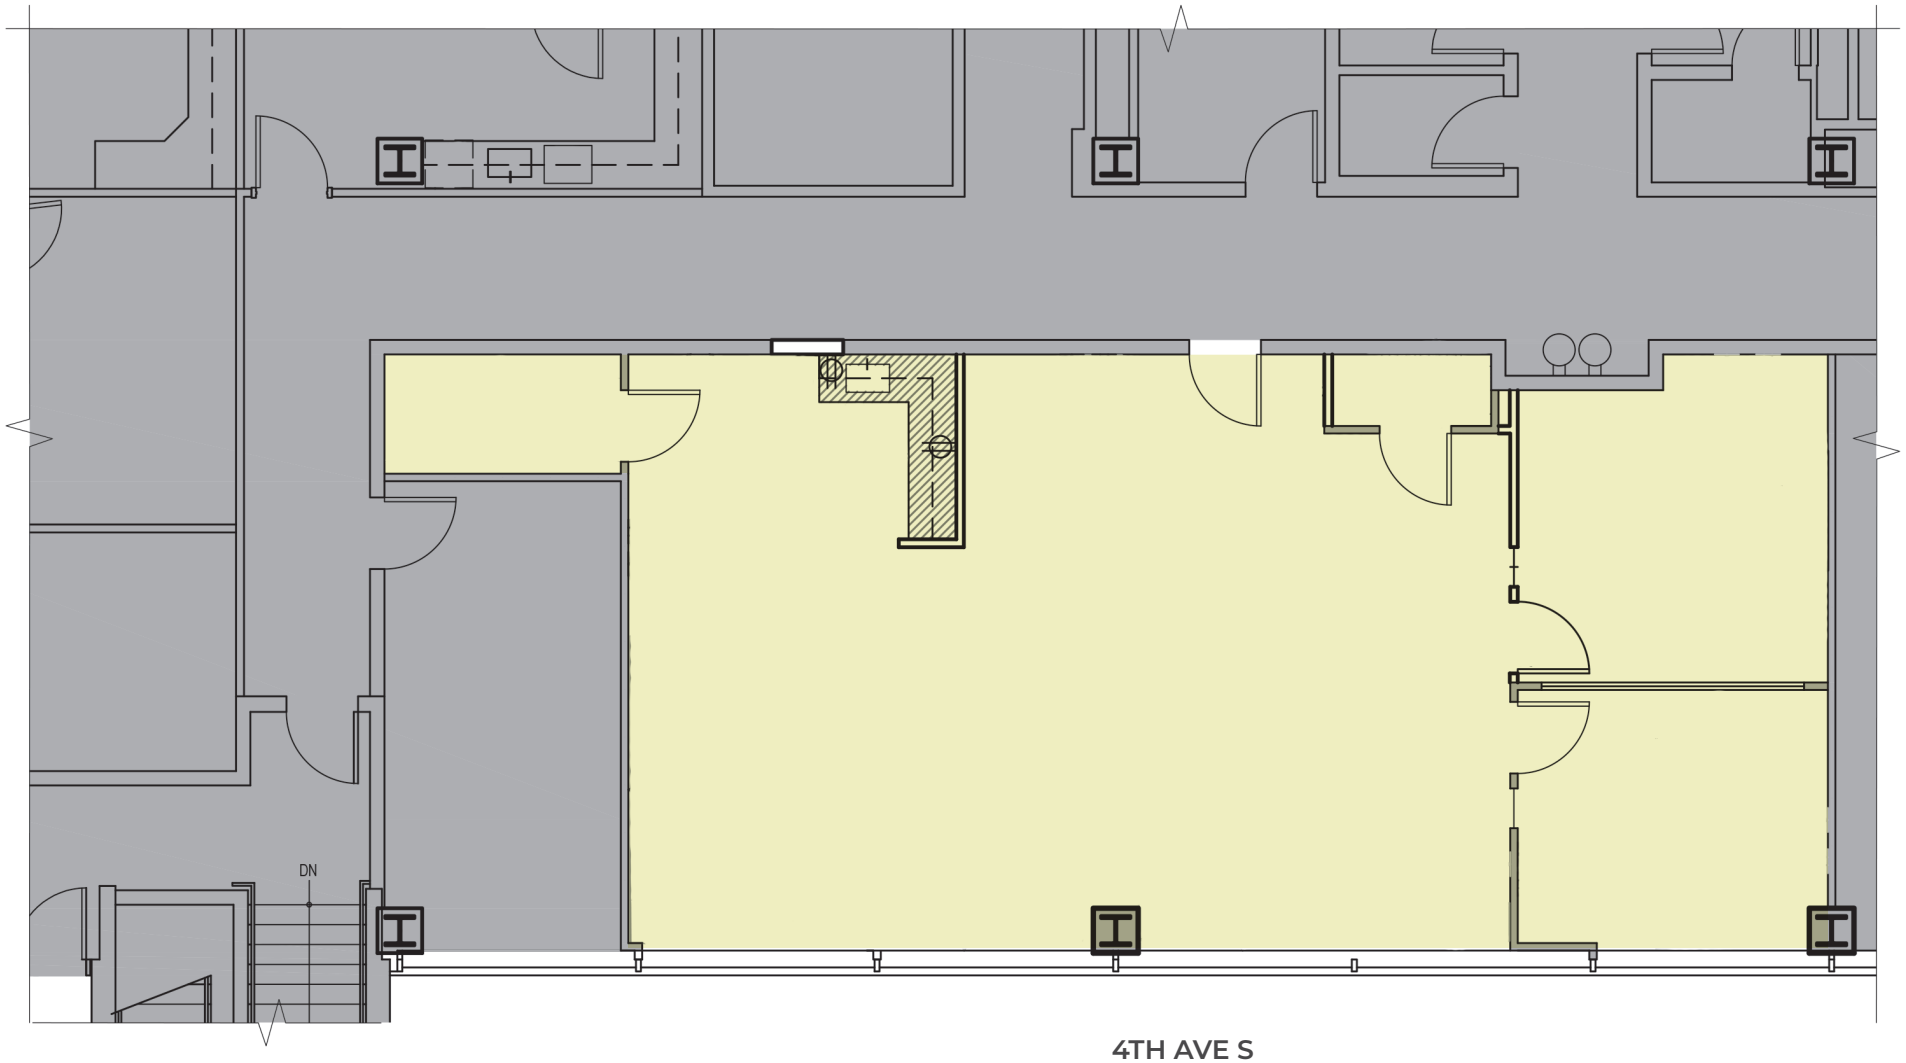

505 Union Station Floor 1

NORTH

11,647 SF

4TH AVE S

Robert S. Arron GERALYN D. VANNOY
ROBA@VULCAN.COM GERALYNV@VULCAN.COM
206.342.2000 206.342.2000

505 Union Station Suite 160

NORTH

1,630 SF