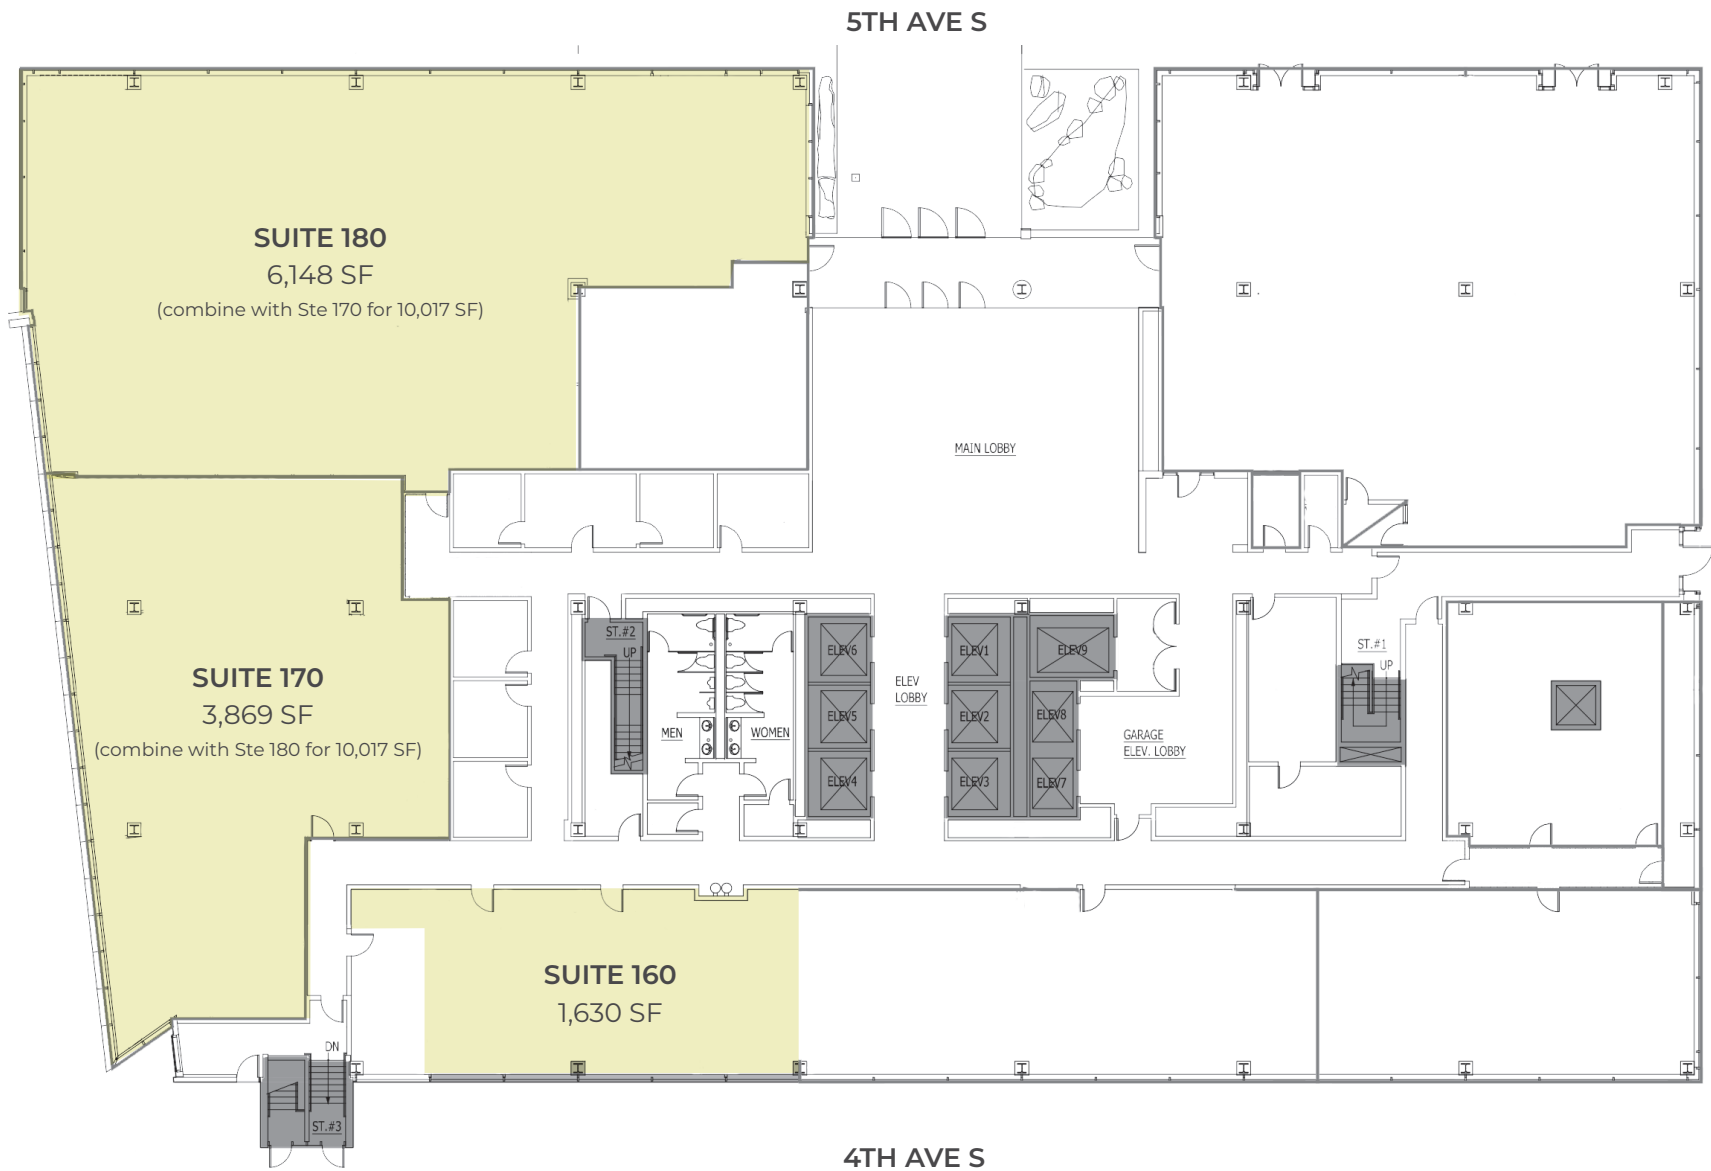

505 Union Station Floor 1

NORTH

11,647 SF

4TH AVE S

Robert S. Arron GERALYN D. VANNOY
ROBA@VULCAN.COM GERALYNV@VULCAN.COM
206.342.2000 206.342.2000

505 Union Station Suite 160

NORTH

1,630 SF