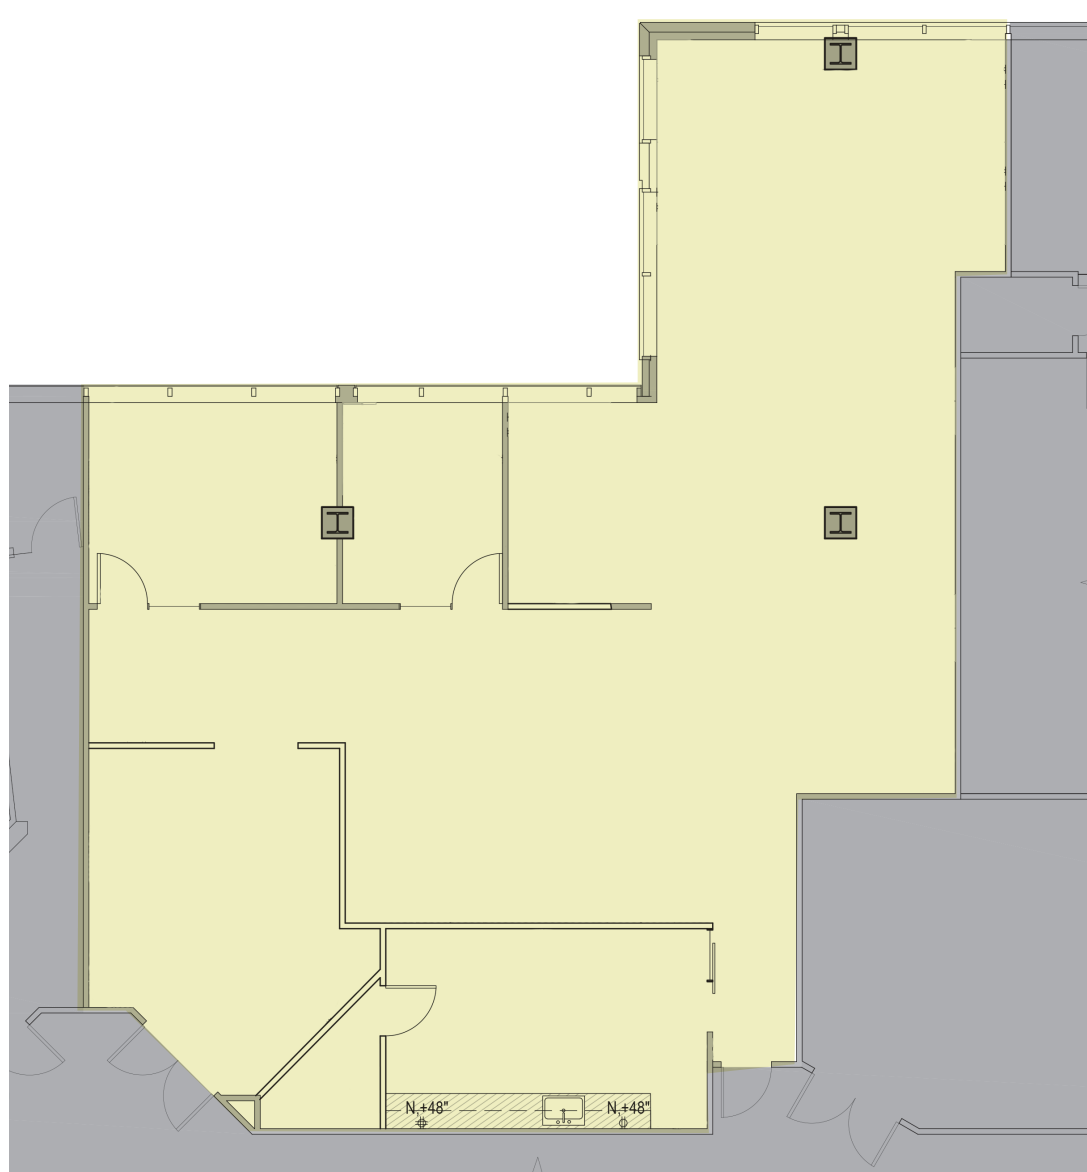

505 Union Station Suite 320

NORTH

2,911 SF

Robert S. Arron   GERALYN D. VANNOY
ROBA@VULCAN.COM   GERALYNV@VULCAN.COM
206.342.2000   206.342.2000