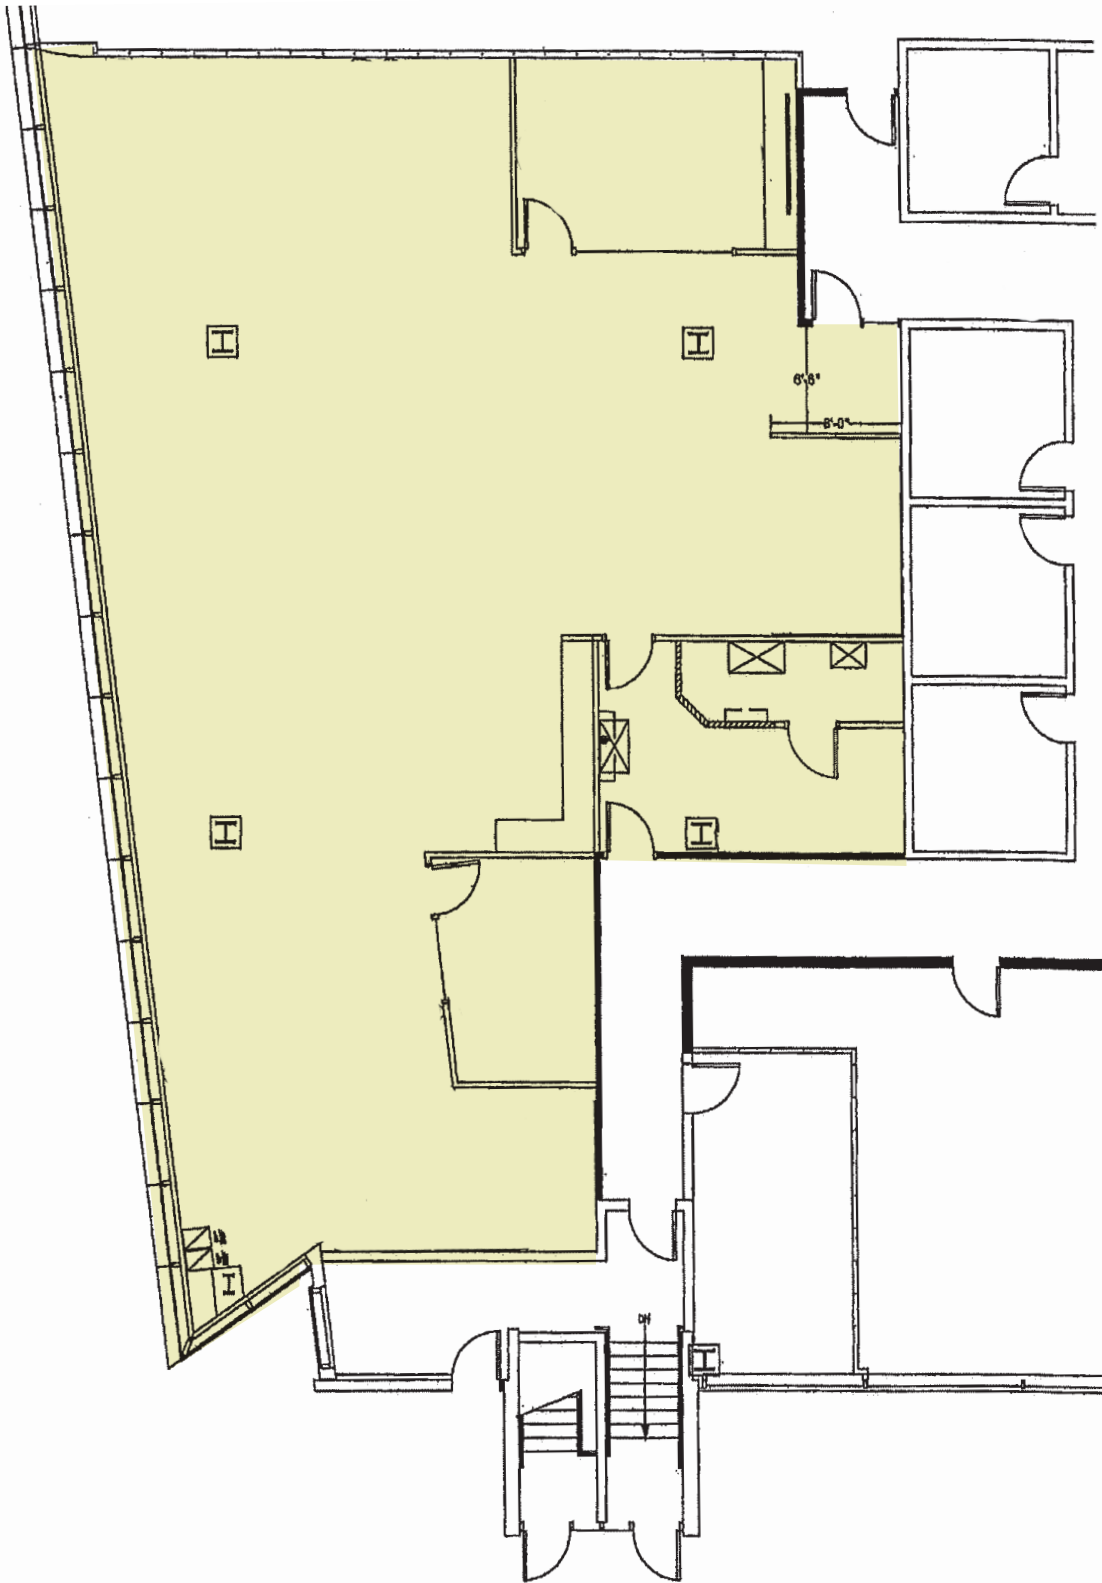

505 Union Station Suite 170

NORTH

3,869 SF

Robert S. Arron
ROBA@VULCAN.COM
206.342.2000

Geralyn D. Vannoy
GERALYNV@VULCAN.COM
206.342.2000